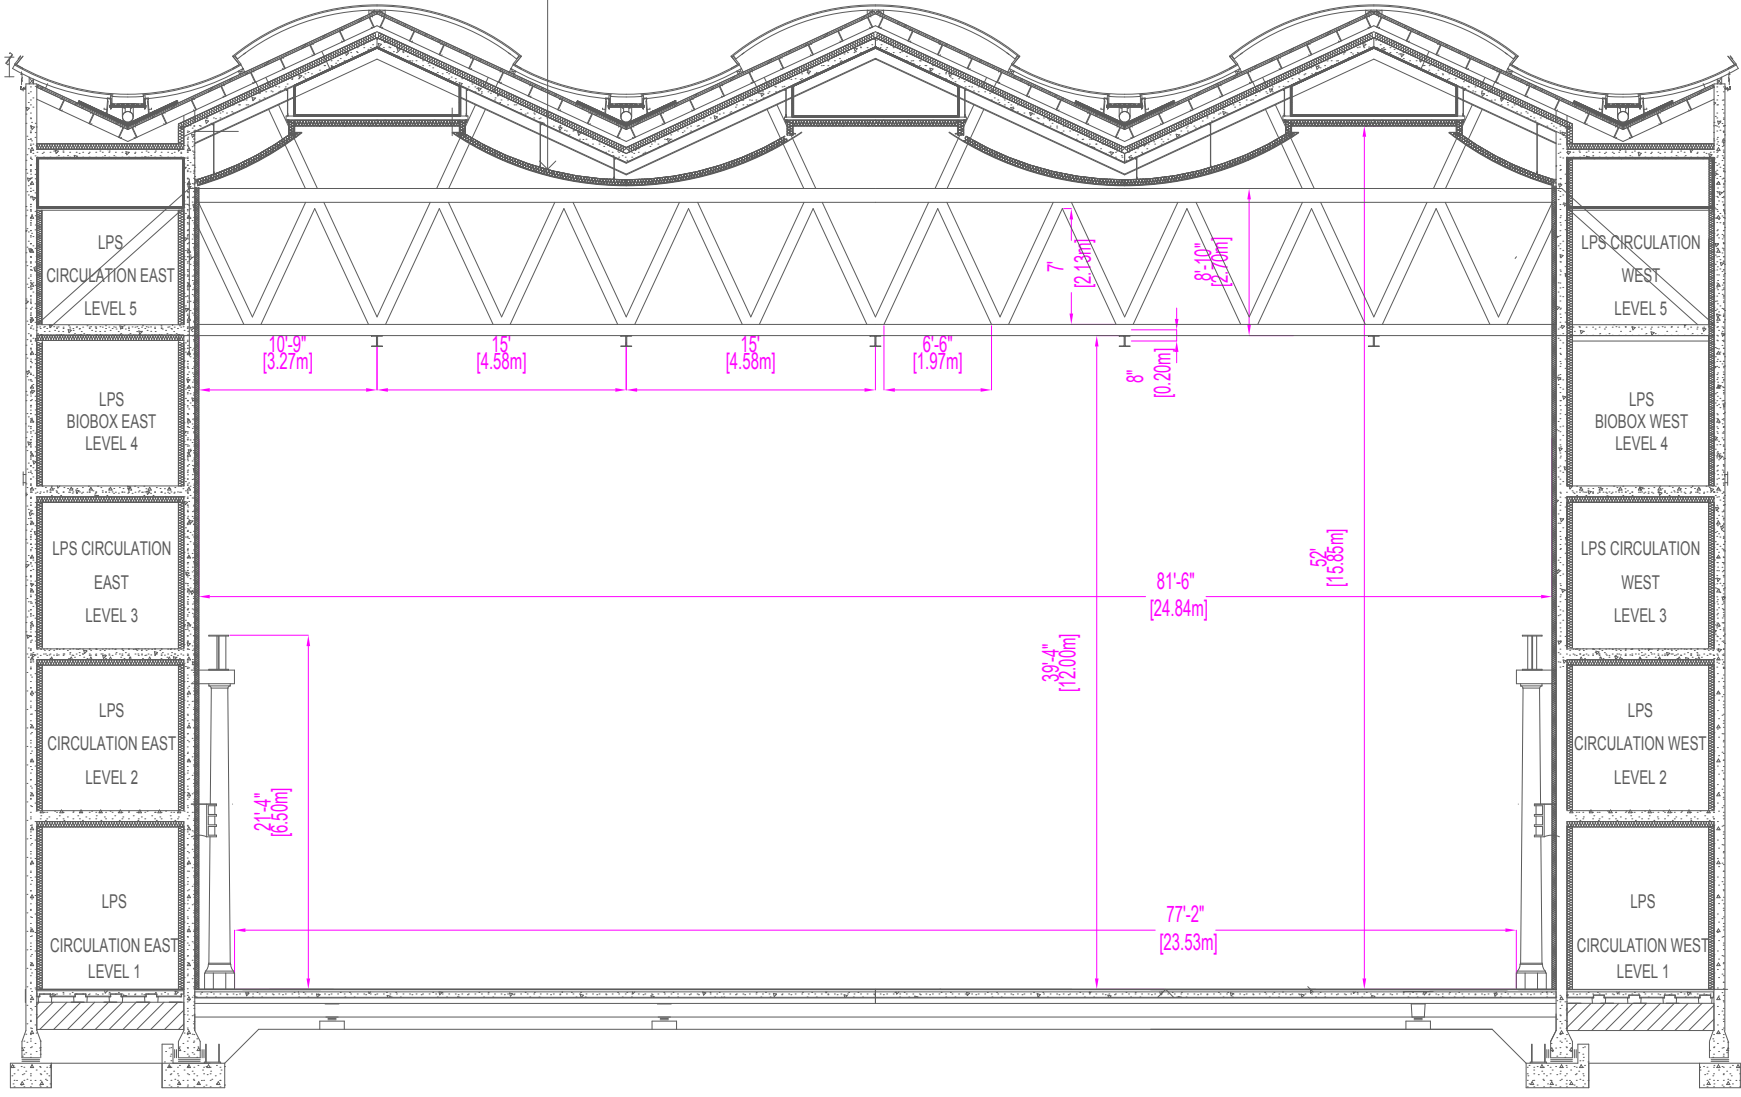

Acoustic Panels to inner walls and ceiling of Bay 17

Section AA